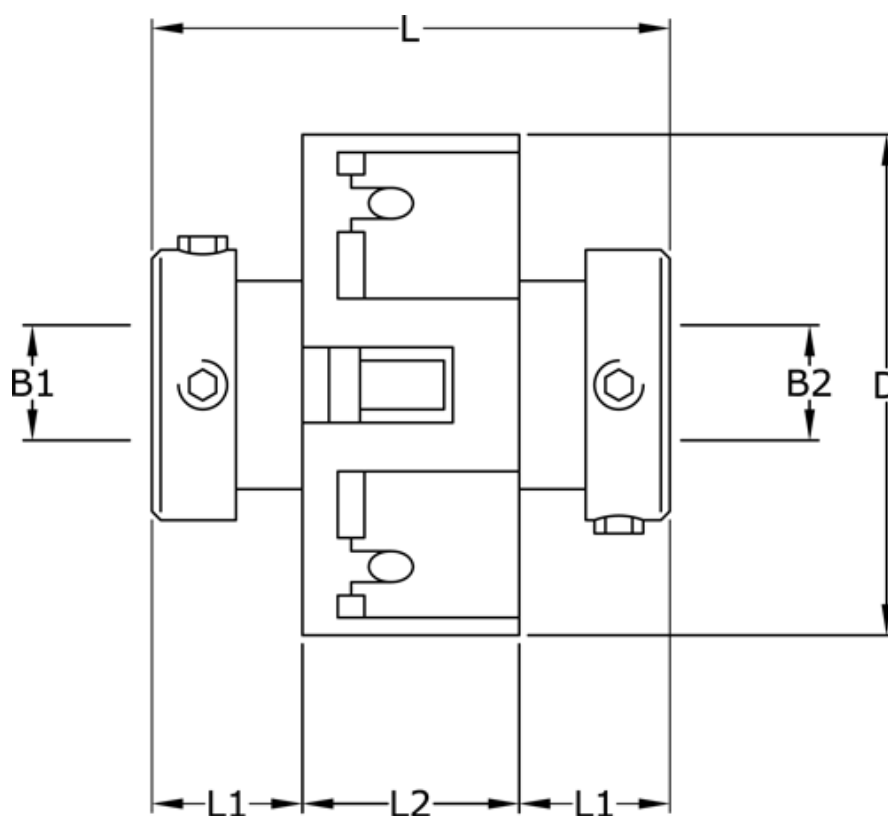

Article number: 3322203704245

Description: Uni-Lat Coupling size 203.70.42.45
set screw hub, bore 16/18 mm

Measures

B1	= 16
B2	= 18
D	= 70
L	= 74.0
L1	= 28.5
L2	= 17.0
Screw	= M6